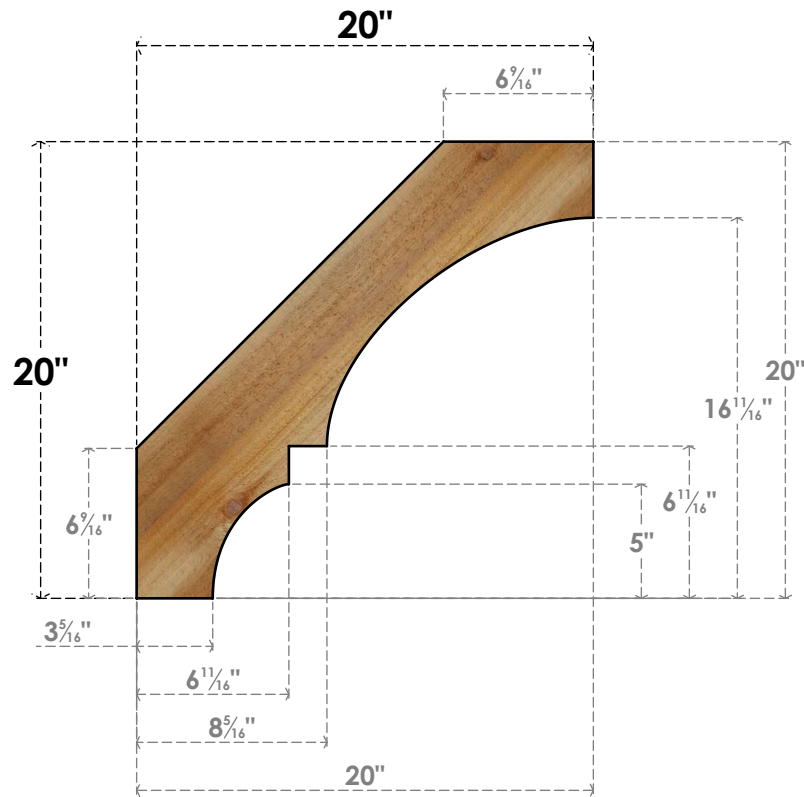

# BRC06X20X20BOA00RWR

6"W X 20"D X 20"H BALBOA ROUGH SAWN BRACE, WESTERN RED CEDAR

**SIDE**

**FRONT**

EKENA MILLWORK  
 2300 WEST MAIN ST.  
 CLARKSVILLE, TX 75426  
 TOLL FREE: 866-607-0453  
 WWW.EKENAMILLWORK.COM